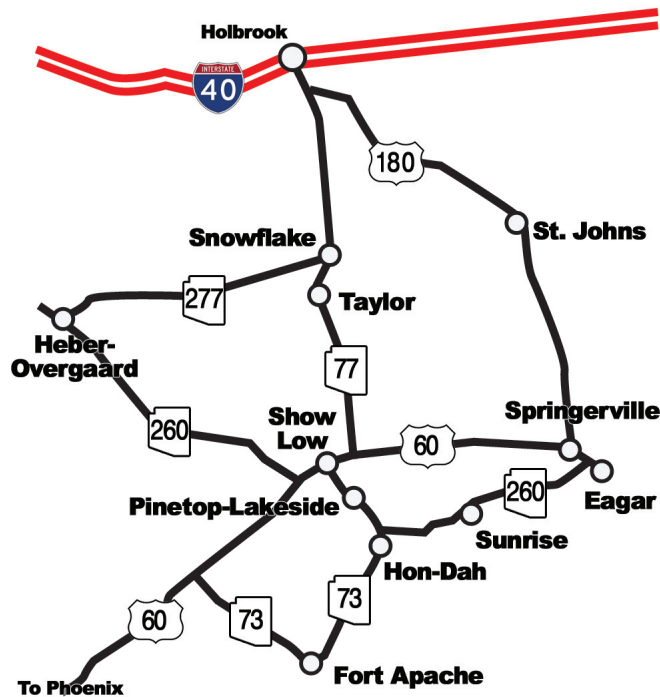

Arizona's Gift

from the Grand Canyon State
CAPITOL CHRISTMAS TREE 2009

CAPITOL CHRISTMAS TREE 2009

THE WHITE MOUNTAINS OF ARIZONA

APACHE-SITGREAVES NATIONAL FORESTS
CAPITOL CHRISTMAS TREE PROJECT 2009
30 SOUTH CHIRICAHUA DRIVE
SPRINGVILLE, ARIZONA 85938